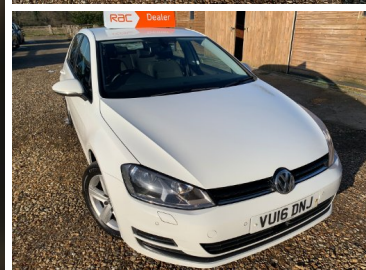

2016(16) Volkswagen Golf 1.4 TSI 125 Match Edition...

£9,295

**Engine:** Petrol  
**Body:** Hatchback  
**Gearbox:** Manual  
**Capacity:** 1395cc  
**Colour:** White  
**Mileage:** 73,091  
**CO<sup>2</sup>:** 120g/km  
**MPG:** 54.3mpg  
**Top Speed:** 127mph  
**BHP:** 123bhp  
**Insurance Grp:** 15E

**Ideal Cars Sussex Ltd**  
 Cophatch  
 Newdigate Road, Rusper  
 Horsham  
 West Sussex, RH12 4RR

FULL SERVICE HISTORY	16" ALLOYS
'LIGHTS ON' REMINDER	ACC - ADAPTIVE CRUISE CONTROL WITH FRONT ASSIST, DISTANCE MONITORING, CITY EMERGENCY BRAKE AND SPEED LIMITER
WARNING BUZZER	BRAKE PAD WEAR INDICATOR WARNING LIGHT
BLUETOOTH TELEPHONE PREPARATION	DRIVER PROFILE SELECTION
DRIVER ALERT SYSTEM	FLAT TYRE INDICATOR
EXTERIOR TEMPERATURE GAUGE	INSTRUMENT CLUSTER IN WHITE
MULTIFUNCTION COMPUTER	PAS - SPEED RELATED
REV COUNTER	TFT DISPLAY SCREEN
TRIP AND SERVICE INTERVAL DISPLAY	ULTRASONIC FRONT AND REAR OPTICAL AND AUDIBLE PARKING SENSORS
WARNING BUZZER AND LIGHT FOR FRONT SEATBELTS UNFASTENED	CD/MP3/WMA, USB AND SD CARD READER, AUX-IN
DAB DIGITAL RADIO	COMPOSITION MEDIA SYSTEM
AUTO DIMMING REAR VIEW MIRROR	MDI WITH USB/IPOD CONNECTION CABLES
AUTOMATIC HEADLIGHTS	AUTOMATIC COMING/LEAVING HOME LIGHTING FUNCTION
	BLACK FRONT AIR INTAKE AND RADIATOR GRILLES